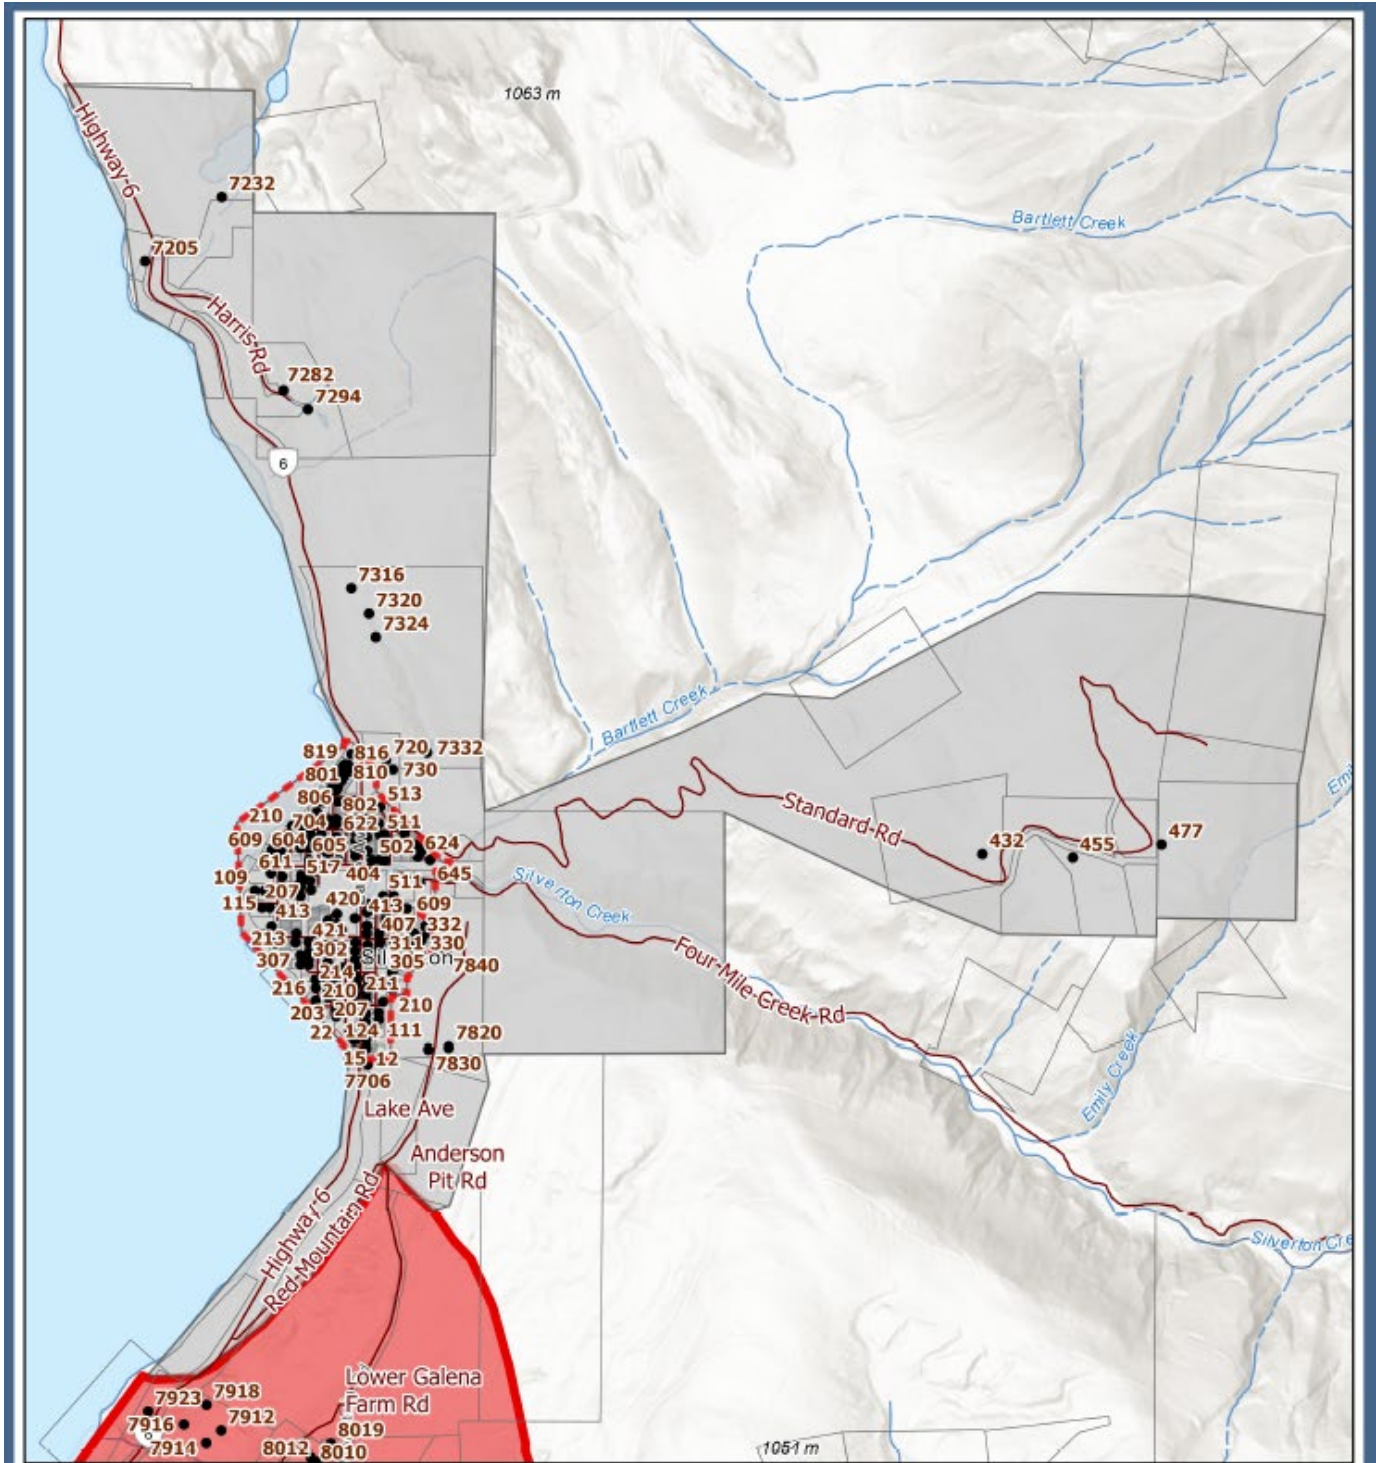

**REGIONAL DISTRICT OF
CENTRAL KOOTENAY
EMERGENCY
OPERATIONS CENTRE**

EOC Phone: 250-352-7701 or 1-866-522-7701

Current Emergency Information:

rdck.ca/EOCinfo

Register to receive emergency notifications:

rdck.ca/notifications

To report a flood, landslide, spill or other hazards:

1-800-663-3456

Aylwin Creek Wildfire Evacuation Alert Rescind

- Evacuation Order
- Streets
- Addresses
- Legal Parcels
- Evacuation Alert Rescind

Map Scale: 1:21,336

N

The mapping information shown are approximate representations and should only be used for reference purposes. The Regional District of Central Kootenay is not responsible for any errors or omissions on this map.